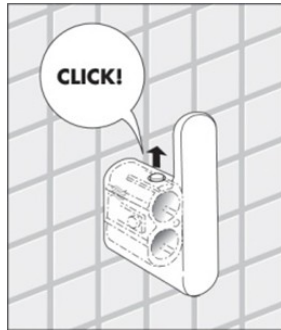

MITO
300mm SINGLE TOWEL RAIL

(Chrome - A2018A)

(Chrome/Black - A2018ACU)

(Chrome/White - A2018ACW)

(Brushed Nickel - A2018AAC)

Features:

Unique "Click" installation

No grub screw required