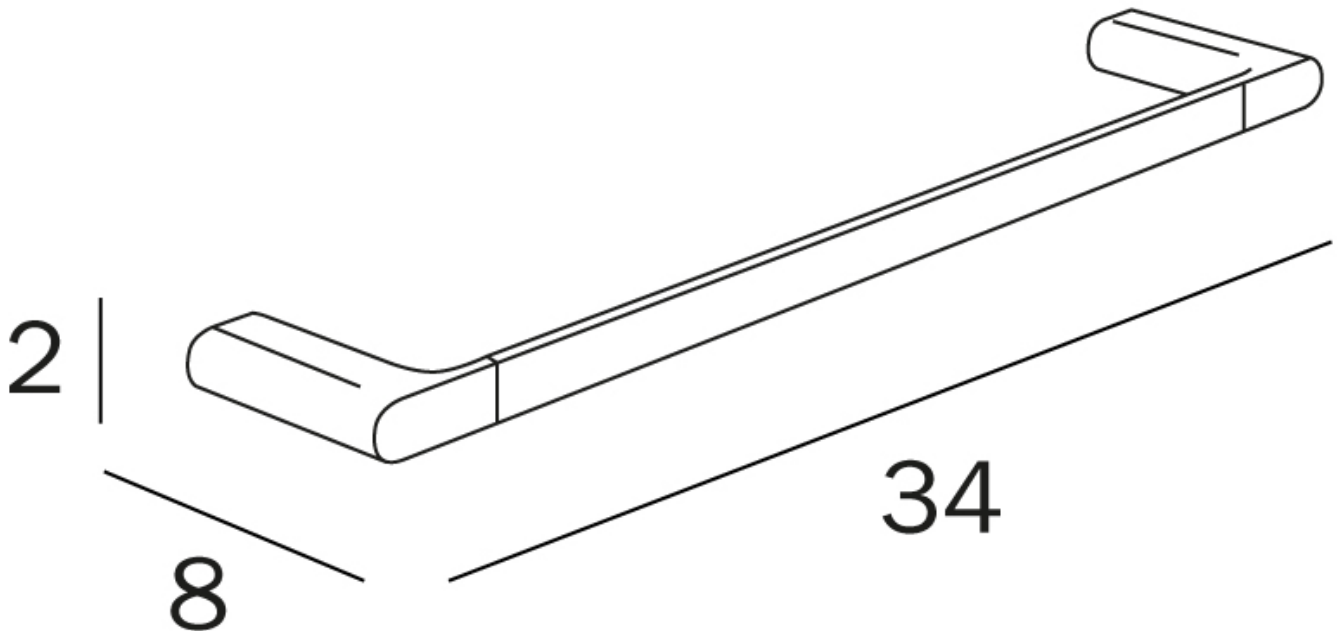

MITO
300mm SINGLE TOWEL RAIL

(Chrome - A2018A)

(Chrome/Black - A2018ACU)

(Chrome/White - A2018ACW)

(Brushed Nickel - A2018AAC)

Features:

Unique "Click" installation

No grub screw required